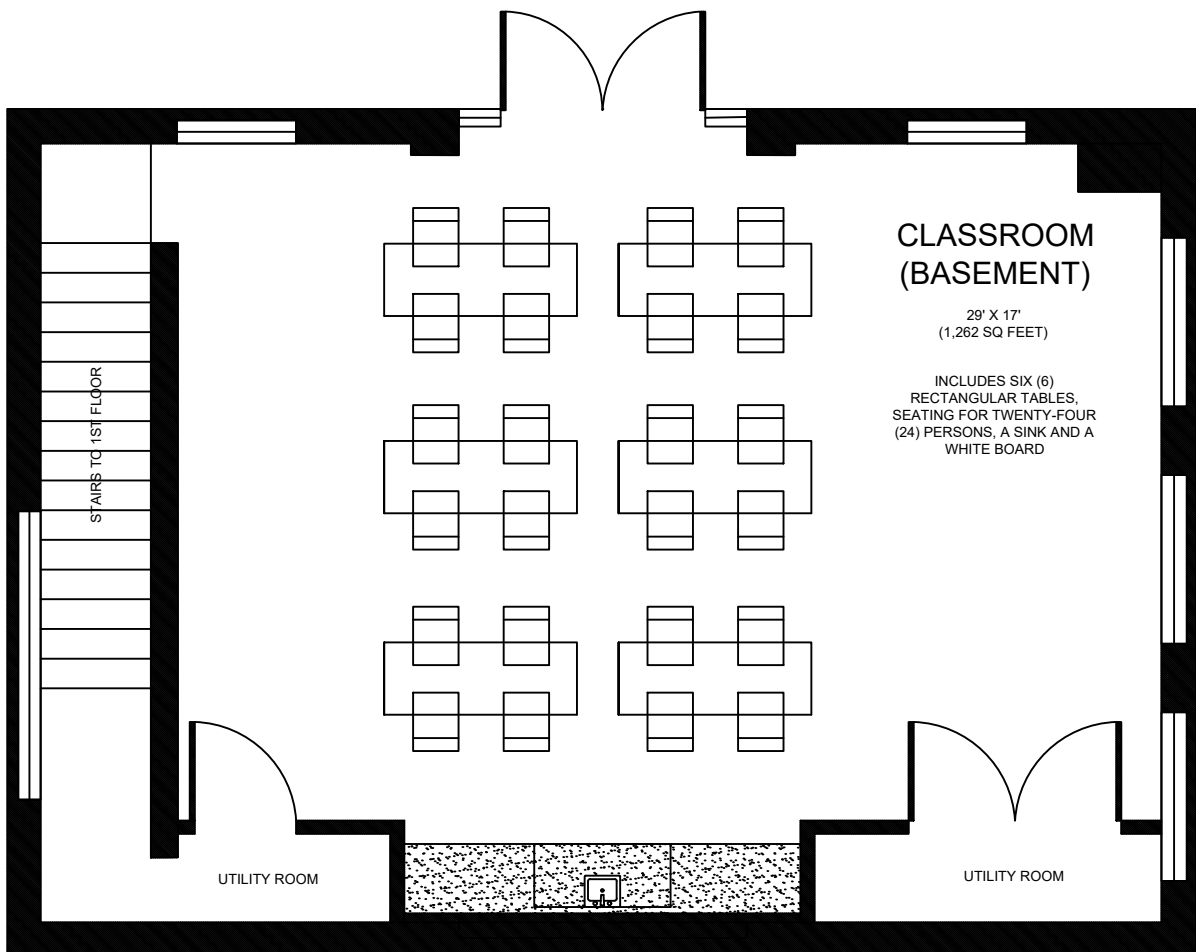

CLASSROOM - 1st FLOOR

CLASSROOM - BASEMENT

## FORD NATURE CENTER

CAPACITY: 24 PEOPLE IN CLASSROOM (FIRST FLOOR),  
24 PEOPLE IN CLASSROOM (BASEMENT)

FACILITY CONTAINS ONE RESTROOM, SINK, AIR CONDITIONING, HEAT,  
TWO WHITE BOARDS AND DRINKING FOUNTAIN