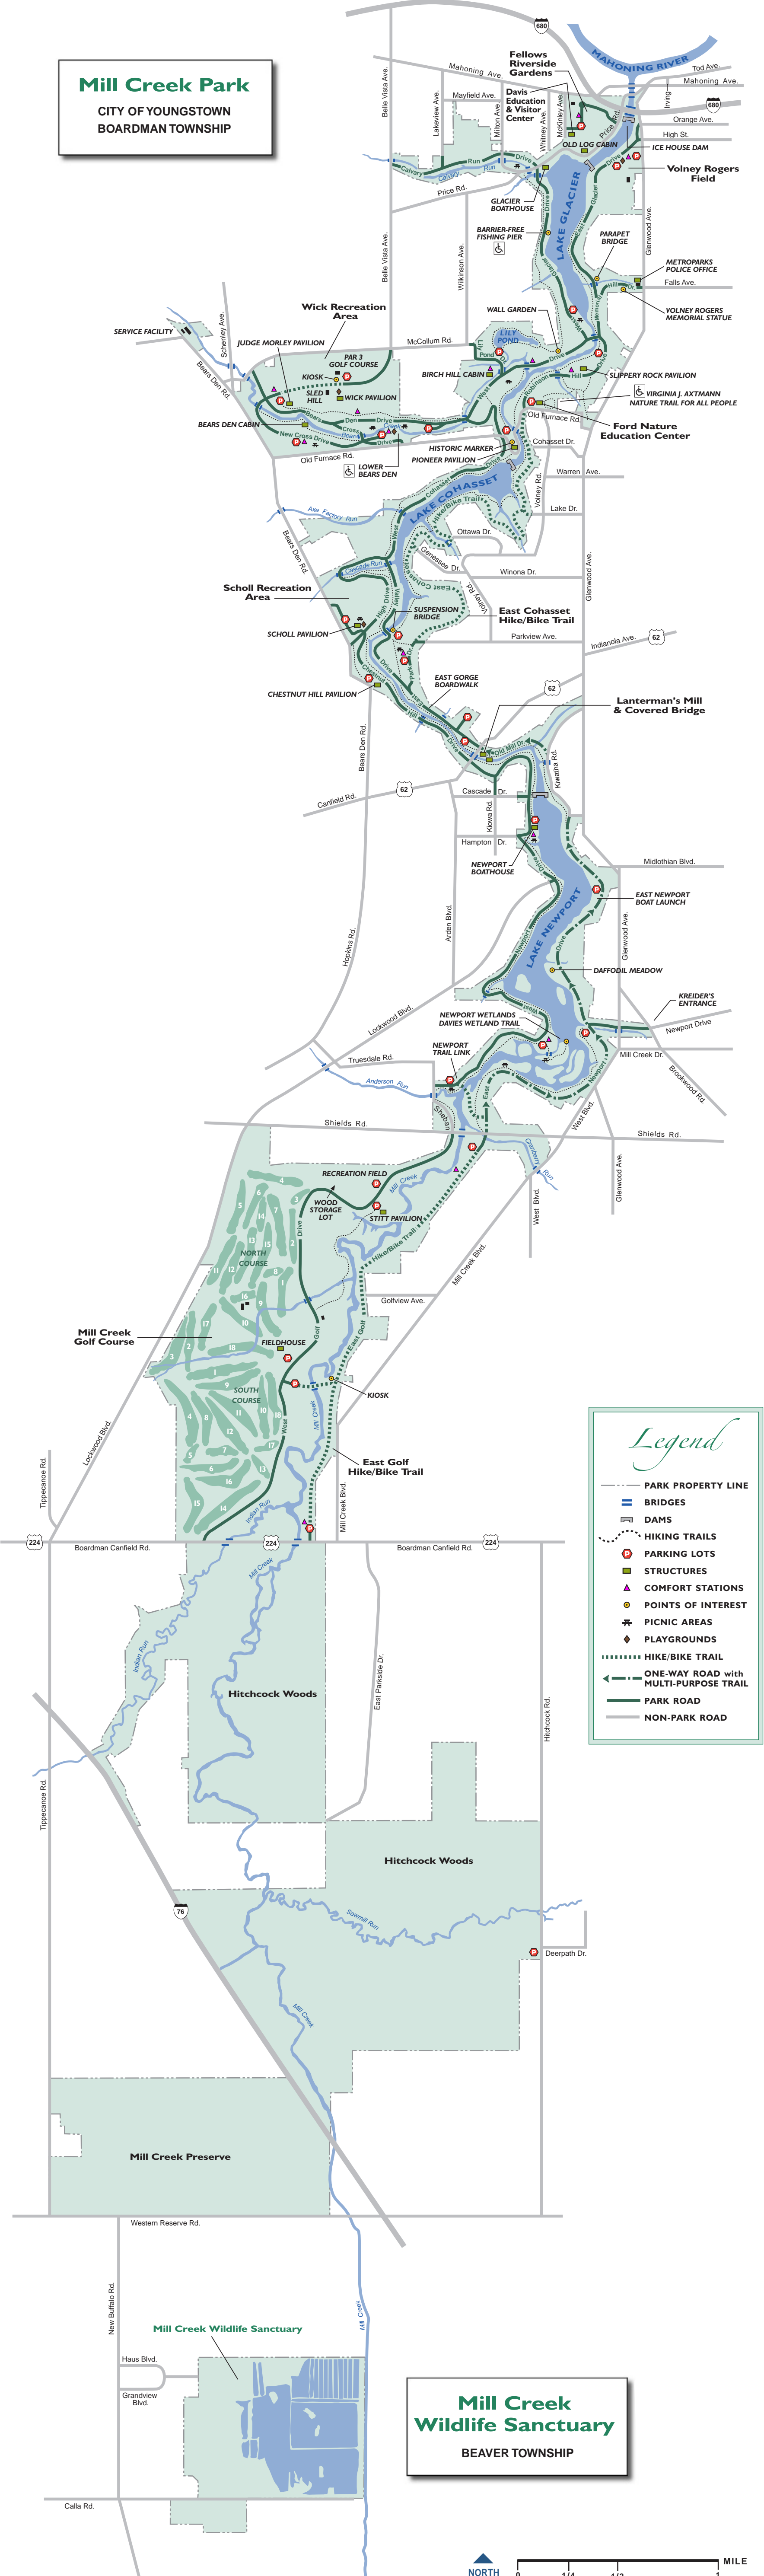

Mill Creek Park
CITY OF YOUNGSTOWN
BOARDMAN TOWNSHIP

Legend

- PARK PROPERTY LINE
- BRIDGES
- DAMS
- HIKING TRAILS
- PARKING LOTS
- STRUCTURES
- COMFORT STATIONS
- POINTS OF INTEREST
- PICNIC AREAS
- PLAYGROUNDS
- HIKE/BIKE TRAIL
- ONE-WAY ROAD with MULTI-PURPOSE TRAIL
- PARK ROAD
- NON-PARK ROAD

Mill Creek Wildlife Sanctuary
BEAVER TOWNSHIP