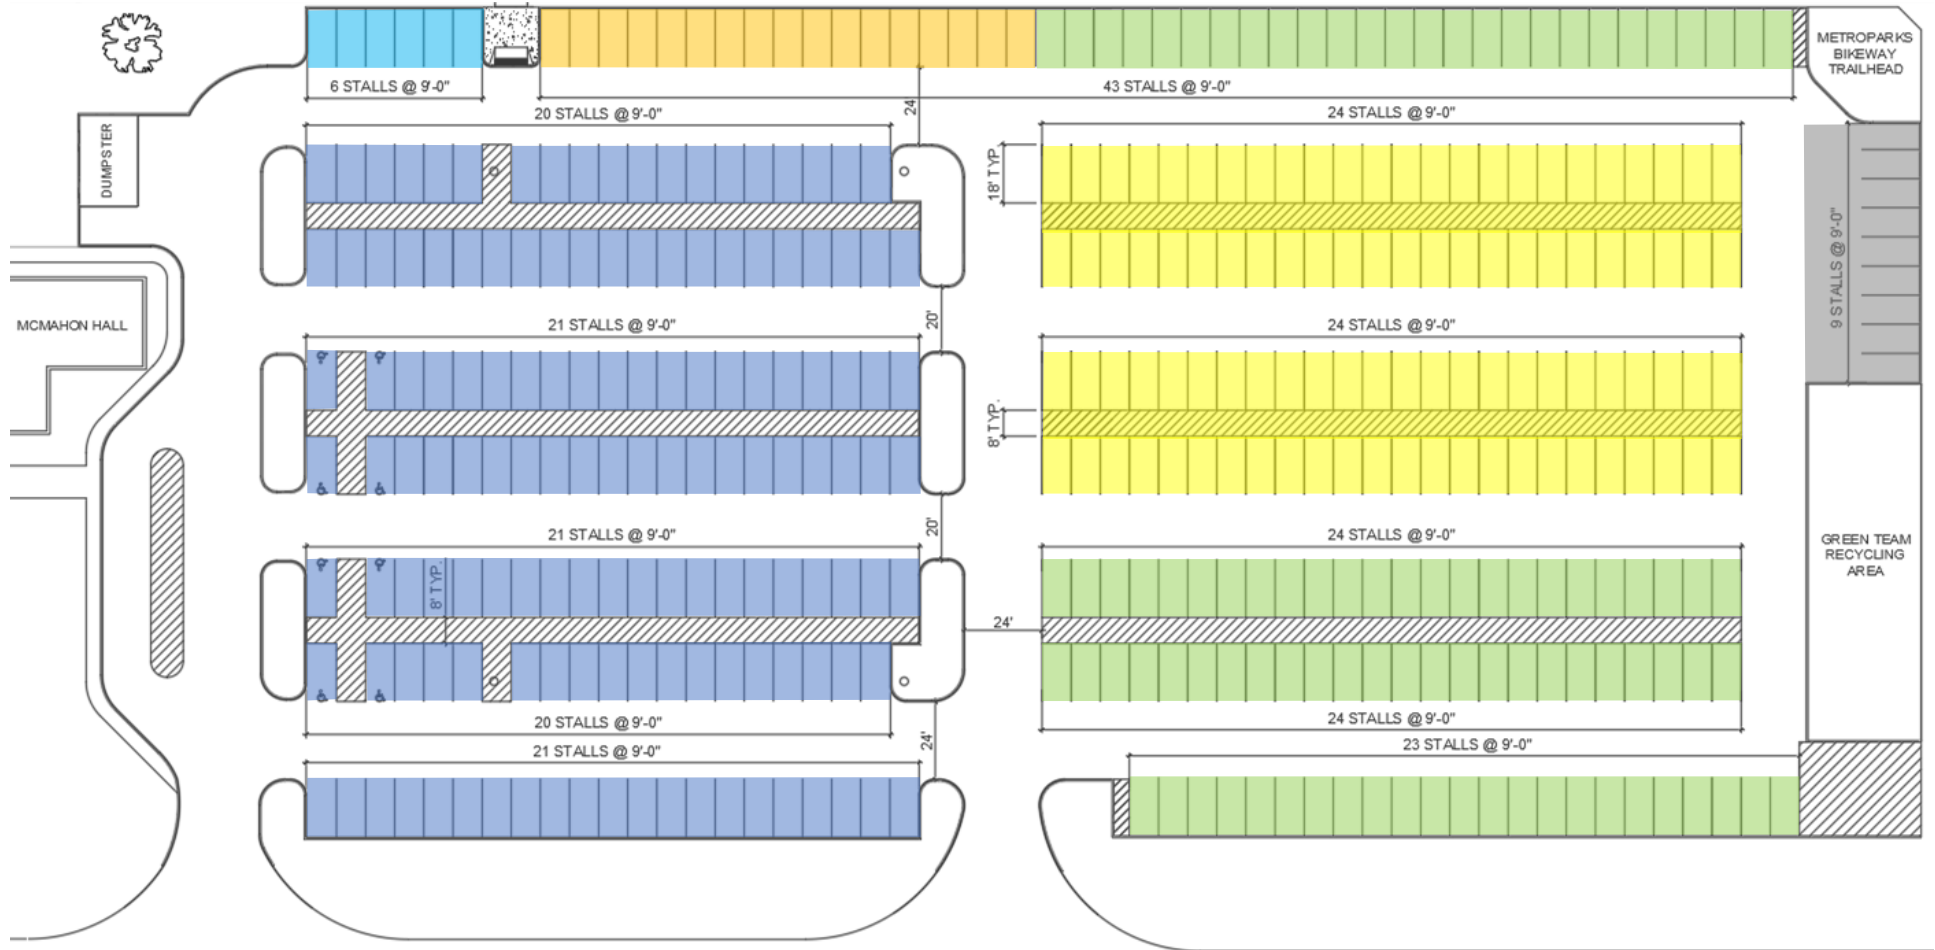

MetroParks Farm – Parking Lot Layout for use of Cross Country Course

Planning & Operations Department

Updated: February 9, 2024

Prepared by: Justin Rogers, Director of Planning & Operations

Parking Lot Legend

- | | | | |
|---|-----------------------------------|---|--|
|  | 17 Stalls – Handicapped Parking |  | 97 Stalls – Race Official / Volunteer Parking |
|  | 9 Stalls – Portable Toilet Area |  | 6 Stalls – Concessions / Food Vendor Area |
|  | 48 Stalls – Bus (96 Stalls – Van) |  | 139 Stalls – McMahon Hall / Rental Parking
(Available for race/event use if no rentals) |

COLUMBIANA - CANFIELD ROAD (ROUTE 48)